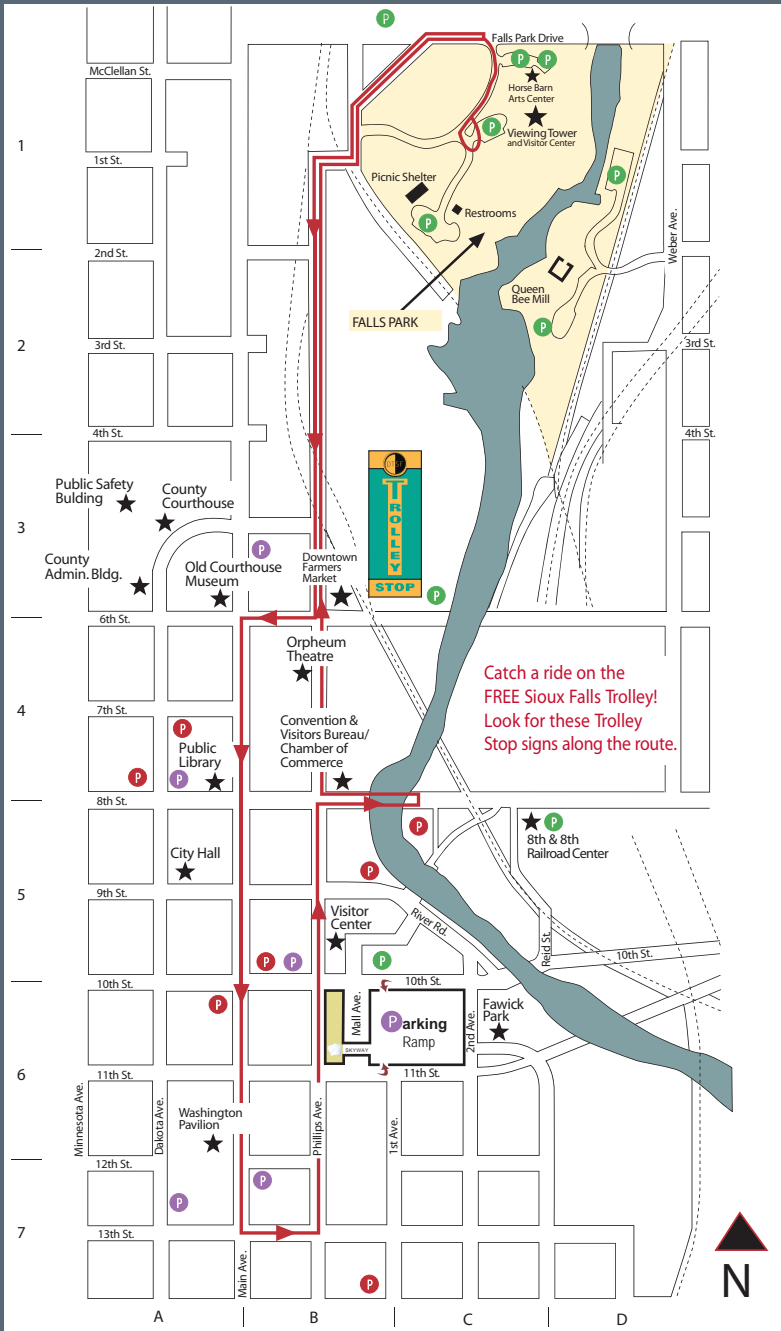

Chef Dominique's

CATERING & BANQUET FACILITY

Directions

Chef Dominique's Catering & Banquet Facility in the Shriver Building is located on the corner of 11th street & Phillips avenue

Access the parking ramp from 10th or 11th street

Park closest to the 2nd level which is where you can access the skyway

Take the skyway to the Shriver building then take the elevator / stairs to the lower level

ZOOM

MAP KEY

- SIOUX FALLS TROLLEY ROUTE
- PUBLIC PARKING
- FREE PARKING
- FREE PARKING NIGHTS & WEEKENDS
- CHEF DOMINIQUE'S CATERING & BANQUET FACILITY